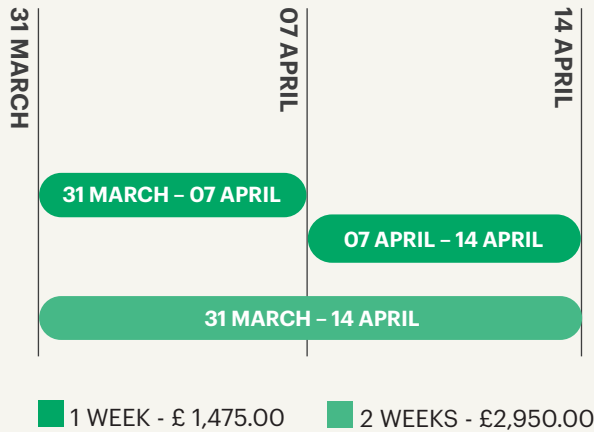

Spring & Summer School Dates & Fees 2024

Mill Hill

Spring School

Please note that Spring School runs from Sunday to Sunday and the minimum length of stay is one week.