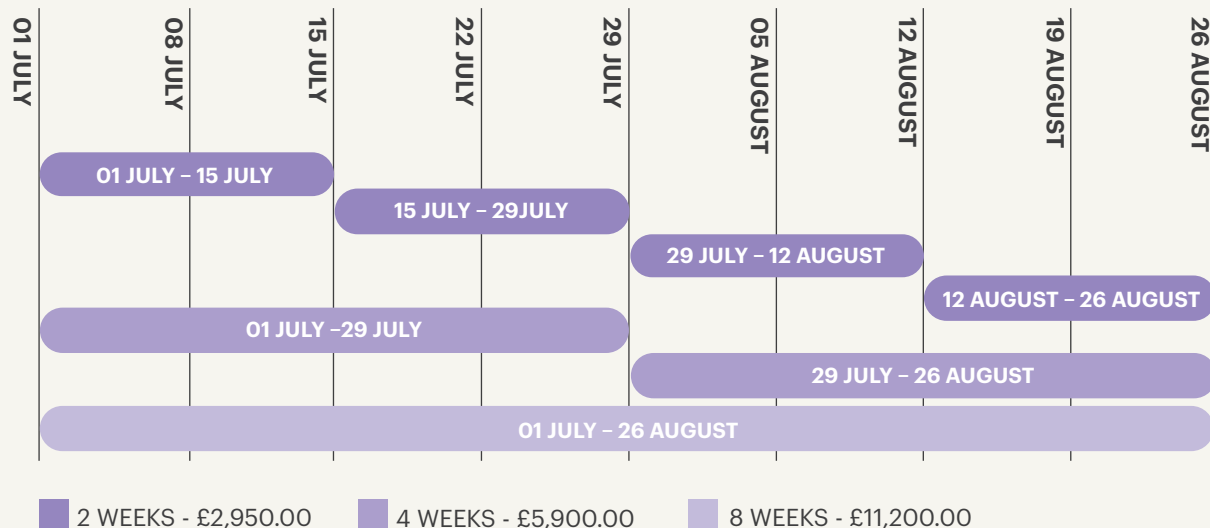

### Fees include:

- Return London airport transfers
- Full board accommodation
- All tuition and materials
- Excursion and entry fees

It is recommended that students take out insurance to cover medical care and personal possessions.

# Spring & Summer School Dates & Fees 2024

Mill Hill

## Spring School

Please note that Spring School runs from Sunday to Sunday and the minimum length of stay is one week.

## Summer School

Please note that Summer School runs from Monday to Monday and the minimum length of stay is 2 weeks. Courses lasting 3, 5, 6 and 7 weeks are also available on request.