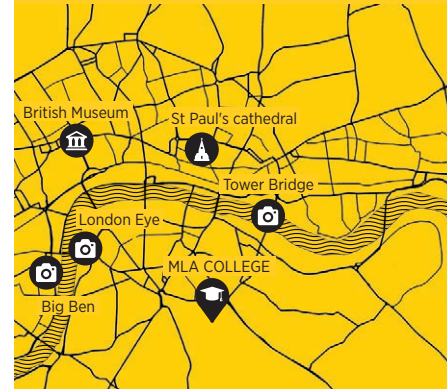

KEYPOINTS

- Age: 10-17
- Stay: 1/2/3 weeks
- Accommodation: College

LONDON WEST DULWICH THE CAMPUS

DULWICH COLLEGE

Founded in 1619 by Edward Alleyn, Dulwich College benefits from historic buildings and green open spaces in a delightful environment. The beautiful old buildings, which are frequently hired out for films, rest comfortably with the addition of new teaching blocks and state of the art facilities. Moreover, it is in the very rare position of being a boarding school in London, just 12 minutes away from the city centre.