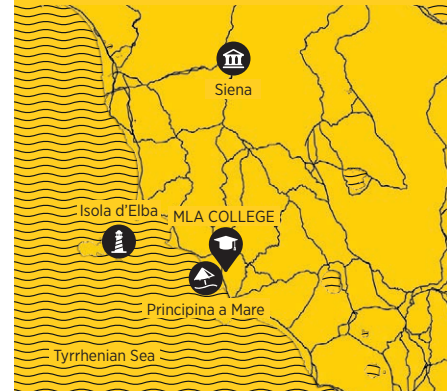

TUSCANY THE HOTEL

HOTEL GROSSETO

The hotel fits perfectly into the natural environment surrounding that it and the beach, equipped with sunbeds and beach umbrellas, canoes and pedal boats, is about 500 meters from the hotel. It is ideal for sports lovers: tennis and basketball courts, soccer pitches, a swimming pool with a splendid view of the bay. The accommodation is inside the structure and includes rooms with ensuite bathrooms.

Accommodation & Meals

- Full board en-suite accommodation in twin/triple and quadruple rooms

Start dates

- 14/6, 21/6, 28/6, 5/7, 12/7

Highlights

- MLA Online Test
- MLA TASKtime eBooks
- MLA E-board
- MLA Student Portfolio
- MLA Chit Chat Club
- 1 Full day Excursion
- 2 half day Excursions
- Tea Party
- MyMLA wristband
- MLA Medical Doctor
- MLA Backpack and Lanyard
- MLA Social Programme

Start online with Language Live and get ready for your summer

Choose your online course with a Live Teacher on our Language Live Platform:

- General Course
- Individual One-to-One Course
- Cambridge Exam Preparation
- IELTS Exam Preparation
- TOEFL Exam Preparation

More Info on mlalanguagelive.com/en

Day	1	2	3	4	5	6	7	
Morning	Arrival & Check-in	Lesson	Lesson	Full Day Excursion	Lesson	Lesson	Graduation Ceremony	
Afternoon		MLA Days Kitchen	MLA Days Sports		MLA Days Art	Half day Excursion	Departure	
Evening		Welcome Disco Party	MLA Nights Karaoke		Kahoot Night	Fashion Night		Scavenger Hunt

1 week sample programme / Longer programmes upon request.