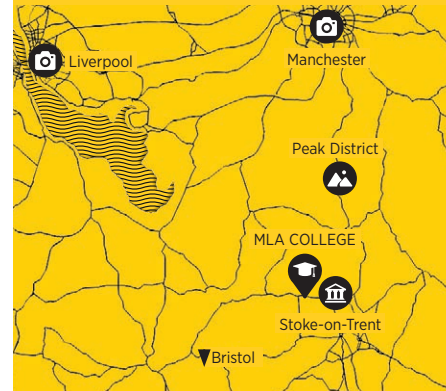

KEYPOINTS

- Age: 11-17
- Stay: 2 weeks
- Accommodation: College

KEELE THE CAMPUS

KEELE UNIVERSITY

Keele is Britain's largest university campus, nestled in over 600 acres of beautiful countryside in the heart of the United Kingdom, in an environment that guarantees safety and beautiful landscapes. Keele University is located halfway between Birmingham and Manchester and a short distance from the city of Stoke-on-Trent and offers a full immersion into the British lifestyle. The young participants will learn English in bright and welcoming classrooms and will be able to devote themselves to a multitude of sports thanks to the sports facilities on campus available to students.

KEYPOINTS

- Age: 11-17
- Stay: 2 weeks
- Accommodation: College
- Minibreak: London

WORCESTER & LONDON

THE CAMPUS

UNIVERSITY OF WORCESTER

Worcester is a charming historical town situated in central England on the shores of the River Severn. St. John's Campus, as part of the University of Worcester, is just a 10 minute walk from the city centre. It provides students with modern and comfortable classrooms and lecture theatres, as well as state-of-the-art facilities and an exceptional standard of universal accessibility. Vast green spaces are available for relaxing moments between lessons and activities.