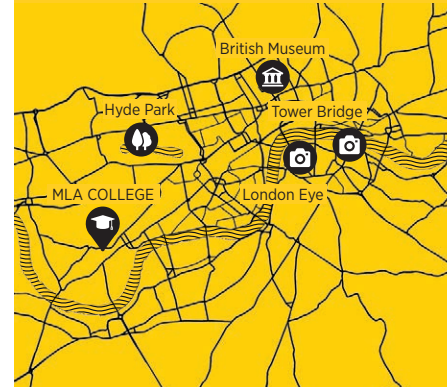

EXCURSIONS

1. **Hard Rock Cafe:** a meal in one of London's most famous restaurants
2. **Five full-day excursions by public transportation and MLA staff assistance:**
 - **London Walking Tour;** Cruise on Thames (admission included); Tower Bridge and Tower Hill; Houses of Parliament; Westminster Abbey
 - **National Gallery** and Covent Garden
 - **British Museum;** Hyde Park & The Serpentine; Shopping in Oxford Street
 - **Camden Town Market;** a mix of markets, cuisines and live music venues
 - **Madame Tussauds** (admission included); Regent's Park
3. **One full-day excursion by private bus and MLA staff assistance:**
 - **Brighton Walking Tour;** The Lanes; Churchill Square; Brighton Pier
4. **One half-day excursion by public transportation and MLA staff assistance:**
 - **Richmond Park**

KEYPOINTS

- Age: 11-17
- Stay: 2 weeks
- Accommodation: College

LONDON RICHMOND THE CAMPUS

ROEHAMPTON UNIVERSITY

Roehampton University is one of the top English universities known for its excellent academic facilities. The campus is a combination of old and modern, surrounded by a large park and a pond. Accommodation is available as standard or en-suite rooms, and students have their own chill out space for use during the days and evenings. London city centre is just 20 minutes away by tube.

KEYPOINTS

- Age: 11-17
- Stay: 2 weeks
- Accommodation: College
- Minibreak: London

WORCESTER & LONDON

THE CAMPUS

UNIVERSITY OF WORCESTER

Worcester is a charming historical town situated in central England on the shores of the River Severn. St. John's Campus, as part of the University of Worcester, is just a 10 minute walk from the city centre. It provides students with modern and comfortable classrooms and lecture theatres, as well as state-of-the-art facilities and an exceptional standard of universal accessibility. Vast green spaces are available for relaxing moments between lessons and activities.