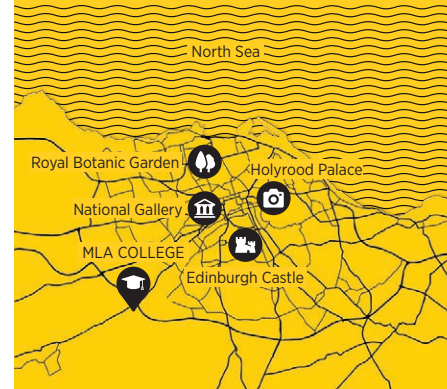

EXCURSIONS

1. **Two full-day excursions by private bus and MLA staff assistance:**
 - **Glasgow** with Kelvingrove Art Gallery & Glasgow Cathedral
 - **Stirling** with Stirling Castle (admission included)
2. **One full-day excursion in Edinburgh by public transportation and MLA staff assistance**
 - **Portobello Beach** with fish & chips
3. **Six half-day excursions to Edinburgh by public transportation and MLA staff assistance:**
 - **Walking Tour**
 - **National Museum of Scotland**
 - **Edinburgh Castle** (admission included)
 - **Royal Botanic Garden**
 - **The Royal Yacht Britannia** (admission included)
 - **Calton Hill**

KEYPOINTS

- Age: 11-17
- Stay: 1/2 weeks
- Accommodation: College

EDINBURGH THE CAMPUS

HERIOT WATT UNIVERSITY

Heriot Watt is one of the most progressive and international institutions in Scotland. The campus offers a unique learning environment close to the exciting and vibrant city of Edinburgh, just 15 minutes away. Students will enjoy the wonderful landscapes, the indoor and outdoor sport facilities, theatre halls, restaurants, cafes and shops. The Scottish humour and personality is reflected in the atmosphere at this centre and contributes to the development shown by students in their language development.