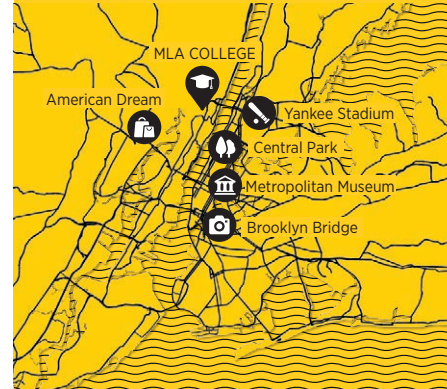

NEW YORK & TORONTO THE CAMPUS

RAMAPO COLLEGE

As the state's premier public liberal arts college, Ramapo College of New Jersey is committed to academic excellence through interdisciplinary and experiential learning, and international and intercultural understanding. Established in 1969, it is a typical American campus surrounded by 300 acres of green spaces and it offers several modern sporting facilities and residence halls.

Accommodation & Meals

- Double bedroom with a shared bathroom 1:2; single bedrooms with a shared bathroom 1:4

Combo Meal

- Daily American Breakfast
- MLA Prepaid Meal Card during excursions and Minibreak

Start dates

- 29/6, 4/7, 5/7, 19/7, 20/7, 27/7, 2/8

Highlights

- MLA Online Test
- MLA TASKtime eBooks
- MLA E-board
- MLA Student Portfolio
- MLA Chit Chat Club
- 1 Half day Excursion
- 4 Full day Excursions
- 2 Entrances
- American Barbecue
- MLA Prepaid Meal Card
- MyMLA wristband
- MLA Medical Doctor
- MLA Backpack and Lanyard
- MLA Social Programme

Start online with Language Live and get ready for your summer

Choose your online course with a Live Teacher on our Language Live Platform:

- General Course
- Individual One-to-One Course
- Cambridge Exam Preparation
- IELTS Exam Preparation
- TOEFL Exam Preparation

More Info on mlalanguage.com/en

Day	1	2	3	4	5	6	7	8	9	10	11	12	13	14
Morning	Arrival & Check-in	Lesson	Full Day Excursion	Lesson	Full Day Excursion	Lesson	Lesson	Lesson	Full Day Excursion	Lesson	Full Day Excursion	MLA Green	Half Day Excursion	Graduation Ceremony
Afternoon		Lesson		MLA Art		Lesson	MLA Sports	MLA Green		Lesson		Lesson	Lesson	
Evening	Welcome Disco	MLA Nights Karaoke	MLA Nights Disco	American Barbecue	Chit Chat Club	Kahoot Night	Amazing MLA Race	MLA Nights Trivia	MLA's Got Talent	Departure				

2 weeks sample programme / Longer programmes upon request.