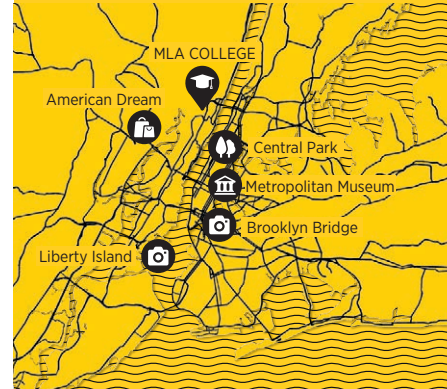

NEW YORK & WASHINGTON D.C. THE CAMPUS

RAMAPO COLLEGE

As the state's premier public liberal arts college, Ramapo College of New Jersey is committed to academic excellence through interdisciplinary and experiential learning, and international and intercultural understanding. Established in 1969, it is a typical American campus surrounded by 300 acres of green spaces and it offers several modern sporting facilities and residence halls.

Accommodation & Meals

- Double bedroom with a shared bathroom 1:2; single bedrooms with a shared bathroom 1:4

Combo Meal

- Daily American Breakfast
- MLA Prepaid Meal Card during excursions and Minibreak

Start dates

- 29/6, 4/7, 5/7, 19/7, 20/7, 27/7, 2/8

Highlights

- MLA Online Test
- MLA TASKtime eBooks
- MLA E-board
- MLA Student Portfolio
- MLA Chit Chat Club
- 1 Half day Excursion
- 5 Full day Excursions
- 3 Entrances
- American Barbecue
- MLA Prepaid Meal Card
- MyMLA wristband
- MLA Medical Doctor
- MLA Backpack and Lanyard
- MLA Social Programme

Start online with Language Live and get ready for your summer

Choose your online course with a Live Teacher on our Language Live Platform:

- General Course
- Individual One-to-One Course
- Cambridge Exam Preparation
- IELTS Exam Preparation
- TOEFL Exam Preparation

More Info on mlalanguagelive.com/en

Day	1	2	3	4	5	6	7	8	9	10	11	12	13	14				
Morning	Arrival & Check-in	Lesson	Full Day Excursion	Lesson	Full Day Excursion	Lesson	Full Day Excursion	Lesson	Full Day Excursion	Lesson	Full Day Excursion	MLA Green	Half Day Excursion	Graduation Ceremony				
Afternoon		Lesson		MLA Art		Lesson		Lesson		Lesson		Lesson	Lesson	Lesson	Lesson	Lesson	Lesson	
Evening	Welcome Disco	MLA Nights Karaoke	MLA Nights Disco	MLA Nights Disco	American Barbecue	Kahoot Night	Amazing MLA Race	MLA Nights Trivia	MLA's Got Talent					Departure				

2 weeks sample programme / Longer programmes upon request.