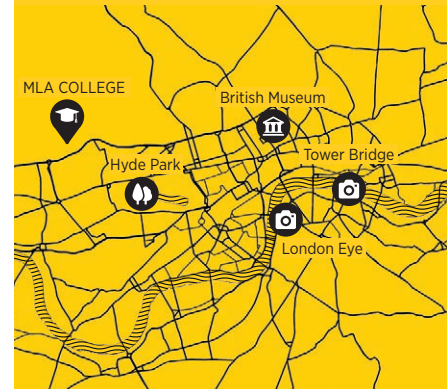

KEYPOINTS

- Age: 11-17
- Stay: 1/2 weeks
- Accommodation: College

LONDON UXBRIDGE THE CAMPUS

BRUNEL UNIVERSITY

The campus is a modern complex with a sports centre, it's located in Uxbridge, a very 'British' part of Greater London with a shopping area and only 35 minutes from central London on the Piccadilly and Metropolitan Line of the London Underground. Meals are served in the canteen just a few minutes from the accommodation and classrooms. Some of the facilities of the University on campus include a variety of coffee shops, a supermarket, a laundrette and an ATM.

KEYPOINTS

- Age: 11-17
- Stay: 2 weeks
- Accommodation: College
- Minibreak: London

WORCESTER & LONDON

THE CAMPUS

UNIVERSITY OF WORCESTER

Worcester is a charming historical town situated in central England on the shores of the River Severn. St. John's Campus, as part of the University of Worcester, is just a 10 minute walk from the city centre. It provides students with modern and comfortable classrooms and lecture theatres, as well as state-of-the-art facilities and an exceptional standard of universal accessibility. Vast green spaces are available for relaxing moments between lessons and activities.