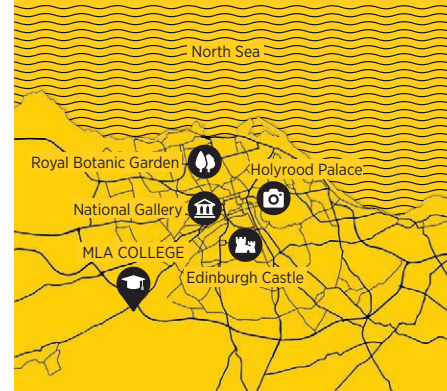

KEYPOINTS

- Age: 10-17
- Stay: 1/2/3 weeks
- Accommodation: College

EDINBURGH THE CAMPUS

HERIOT WATT UNIVERSITY

Heriot Watt is one of the most progressive and international institutions in Scotland. The campus offers a unique learning environment close to the exciting and vibrant city of Edinburgh, just 25 minutes away. Students will enjoy the wonderful landscapes, the indoor and outdoor sport facilities, theatre halls, restaurants, cafes and shops. The Scottish humour and personality is reflected in the atmosphere at this centre and contributes to the development shown by students in their language development.