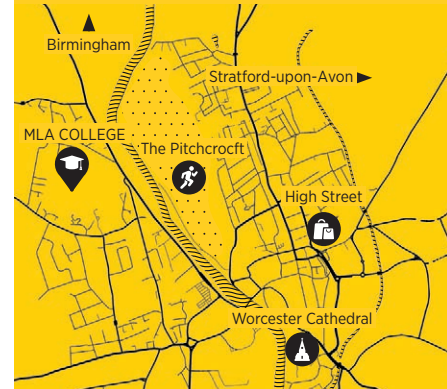

KEYPOINTS

- Age: 11-17
- Stay: 2 weeks
- Accommodation: College
- Minibreak: London

WORCESTER & LONDON

THE CAMPUS

UNIVERSITY OF WORCESTER

Worcester is a charming historical town situated in central England on the shores of the River Severn. St. John's Campus, as part of the University of Worcester, is just a 10 minute walk from the city centre. It provides students with modern and comfortable classrooms and lecture theatres, as well as state-of-the-art facilities and an exceptional standard of universal accessibility. Vast green spaces are available for relaxing moments between lessons and activities.