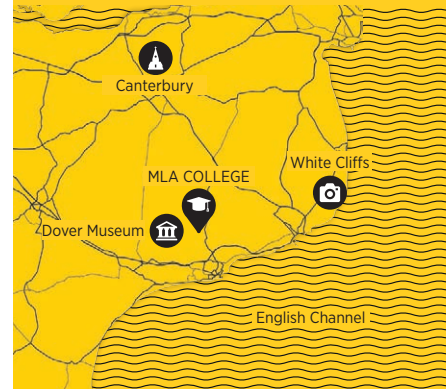

EXCURSIONS

- Two full-day excursions by private bus and MLA staff assistance:**
 - **London Walking Tour;** Westminster, Trafalgar Square & National Gallery, Piccadilly Circus
 - **Brighton** with Sea Life Centre (admission included)
- Two half-day excursions to Dover by private bus and MLA staff assistance:**
 - **The White Cliffs of Dover**
 - **Dover Castle** (admission included)
- Two half-day excursions by private bus and MLA staff assistance:**
 - **Canterbury** with Canterbury Cathedral (admission included)
 - **Leeds Castle** (admission included)

ACTIVITIES

- MLA DAYS, make everyday a holiday:**
 - **MLA Experience** MLA Summer Song, Peter Pan Experience, Graduation Ceremony
 - **MLA Kitchen** students can practise English and learn how to make some easy and tasty local dishes
 - **MLA Sports** students will get active and have fun with the many different sports to choose
 - **MLA Art** fun and creative art projects, drawing, painting
 - **MLA Magic** learn little spells and tricks
- MLA NIGHTS, when the sun goes down the party starts:**
 - **MLA Music** talent show, karaoke
 - **MLA Movie** the best movies for a chilled night
 - **MLA Disco** special theme party nights
 - **MLA Games** many challenges and activities to keep our students focused and practise their english

WE CARE

- **MyMLA Wristband,** a radio-frequency identification (RFID) wristband issued to all students to simplify the summer school experience
- **MLA Medical Doctor** 24hr on-site medical care assistance
- **MLA Welfare Manager** responsible for students' wellbeing

KEYPOINTS

- Age: 8-16
- Stay: 1/2 weeks
- Accommodation: College

DOVER THE CAMPUS

THE DUKE OF YORK'S

The Duke of York's Royal Military School is a boarding school with a rich military heritage.

Surrounded by 150 acres of green areas, it's located in Kent amongst the stunning White Cliffs, just a short distance from Dover.