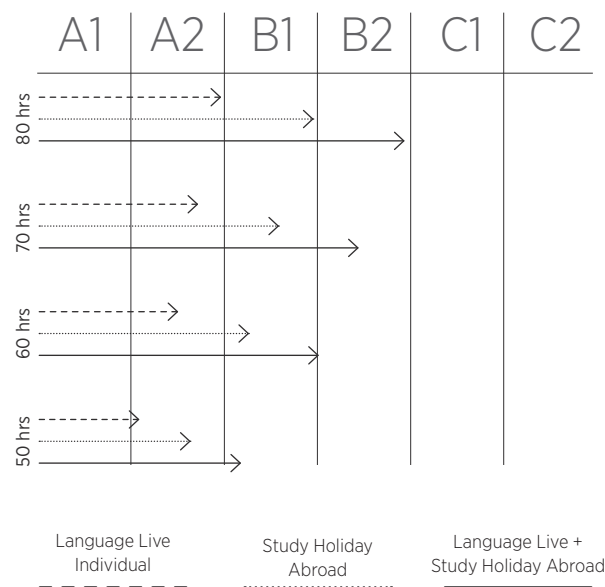

Common European Framework of Reference for Language levels.