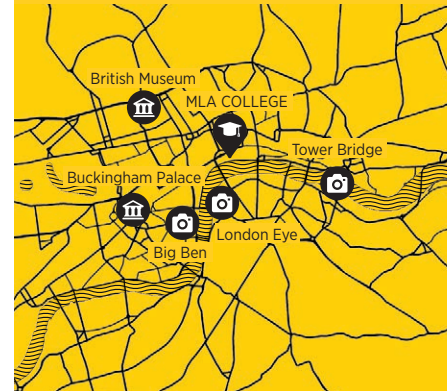

KEYPOINTS

- Age: 10-17
- Stay: 1/2/3 weeks
- Accommodation: College

LONDON KING'S THE CAMPUS

KING'S COLLEGE

King's College London is one of the top 20 universities in the world and among the oldest in England. The campus, Stamford Street, offers you the perfect location from which to discover one of the greatest and most exciting cities in the world.