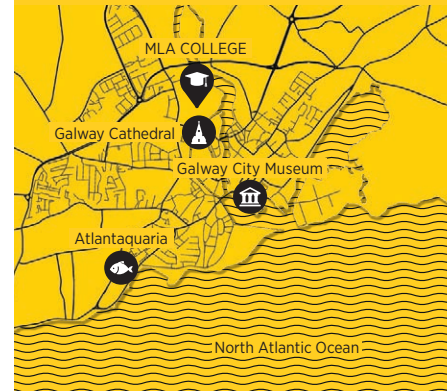

GALWAY & DUBLIN THE CAMPUS

NATIONAL UNIVERSITY OF IRELAND

The NUI has ancient origins dating back to 1845. Just a 5 minute walk from Galway city centre, this is the Irish campus everyone is looking for. Students stay inside the Corrib Village in flats with en-suite facilities in single and twin rooms. A modern campus with a fantastic sports hall with swimming pool, basketball court, a gym and an outdoor athletics track. There are also 16 restaurants and coffee shops on campus and a beautiful lecture theatre which is the hub of our social activities.

Accommodation & Meals

- Suite style in single/twin rooms

Combo Meal

- Two Irish breakfast
- MLA Prepaid Meal Card on excursions

Start dates

- 29/6, 4/7, 5/7, 19/7, 20/7, 27/7, 1/8

Highlights

- MLA Online Test
- MLA TASKtime eBooks
- MLA E-board
- MLA Student Portfolio
- MLA Chit Chat Club
- 3 Half day Excursions
- 2 Full day Excursion
- 1 Entrance
- Irish Ceili Experience
- MLA Prepaid Meal Card
- Leap Card included during Minibreak
- MyMLA wristband
- MLA Medical Doctor
- MLA Backpack and Lanyard
- MLA Social Programme

Start online with Language Live and get ready for your summer

Choose your online course with a Live Teacher on our Language Live Platform:

- **General Course**
- **Individual One-to-One Course**
- **Cambridge Exam Preparation**
- **IELTS Exam Preparation**
- **TOEFL Exam Preparation**

More Info on mlalanguage.com/en

Day	1	2	3	4	5	6	7	8	9	10	11	12	13	14
Morning	Arrival & Check-in	Lesson	Lesson	Lesson	Lesson	Lesson	Full Day Excursion	MLA Days Magic	Free time	Half Day Excursion	MLA Days Kitchen	MLA Days Sports	Full Day Excursion	Graduation Ceremony
Afternoon		Half Day Excursion	MLA Days Art	Half Day Excursion	MLA Days Sports	Free Time		Lesson	Lesson	Lesson	Lesson	Lesson		Departure
Evening	Welcome Disco	Karaoke	Chit Chat Club	Hawaiian Disco	Fashion Night	Scavenger Hunt		Kahoot Night	British Disco	Amazing MLA Race	Irish Ceili Experience	MLA's Got Talent		

2 weeks sample programme / Longer programmes upon request.