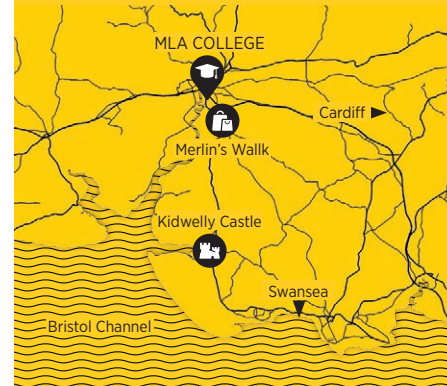

EXCURSIONS

- Two full-day excursions by private bus and MLA staff assistance:**
 - **Cardiff;** Walking Tour and Cardiff Castle (admission included)
 - **Bristol;** Walking Tour & Banksy Street Art Tour
- Two half-day excursions by private bus and MLA staff assistance:**
 - **Tenby;** Walking Tour of the delightful little harbour town and seaside resort with a picturesque setting
 - **Kidwelly Castle** (admission included); the beautiful Norman castle overlooking the River Gwendraeth and the town of Kidwelly
- Two half-day excursions to Carmarthen with MLA staff assistance:**
 - **Carmarthen;** Walking tour of the beautiful town that has a claim to be the oldest town in Wales
 - **Merlin's Walk Shopping**

KEYPOINTS

- Age: 8-16
- Stay: 2 weeks
- Accommodation: College
- Minibreak: London

CARMARTHEN & LONDON THE CAMPUS

UNIVERSITY OF WALES

The University of Wales plays a key role in the development of higher education in the country. The charming Carmarthen campus, centred on its original 1848 building, is a lively environment which offers a variety of sports facilities: a state-of-the-art gym, an indoor swimming pool and multipurpose sports hall. Carmarthen town is a short walk away, a pleasant little market town that has recently undergone a major re-development, but its history is both old and distinguished.

KEYPOINTS

- Age: 11-17
- Stay: 1/2 weeks
- Accommodation: College

EDINBURGH THE CAMPUS

HERIOT WATT UNIVERSITY

Heriot Watt is one of the most progressive and international institutions in Scotland. The campus offers a unique learning environment close to the exciting and vibrant city of Edinburgh, just 15 minutes away. Students will enjoy the wonderful landscapes, the indoor and outdoor sport facilities, theatre halls, restaurants, cafes and shops. The Scottish humour and personality is reflected in the atmosphere at this centre and contributes to the development shown by students in their language development.