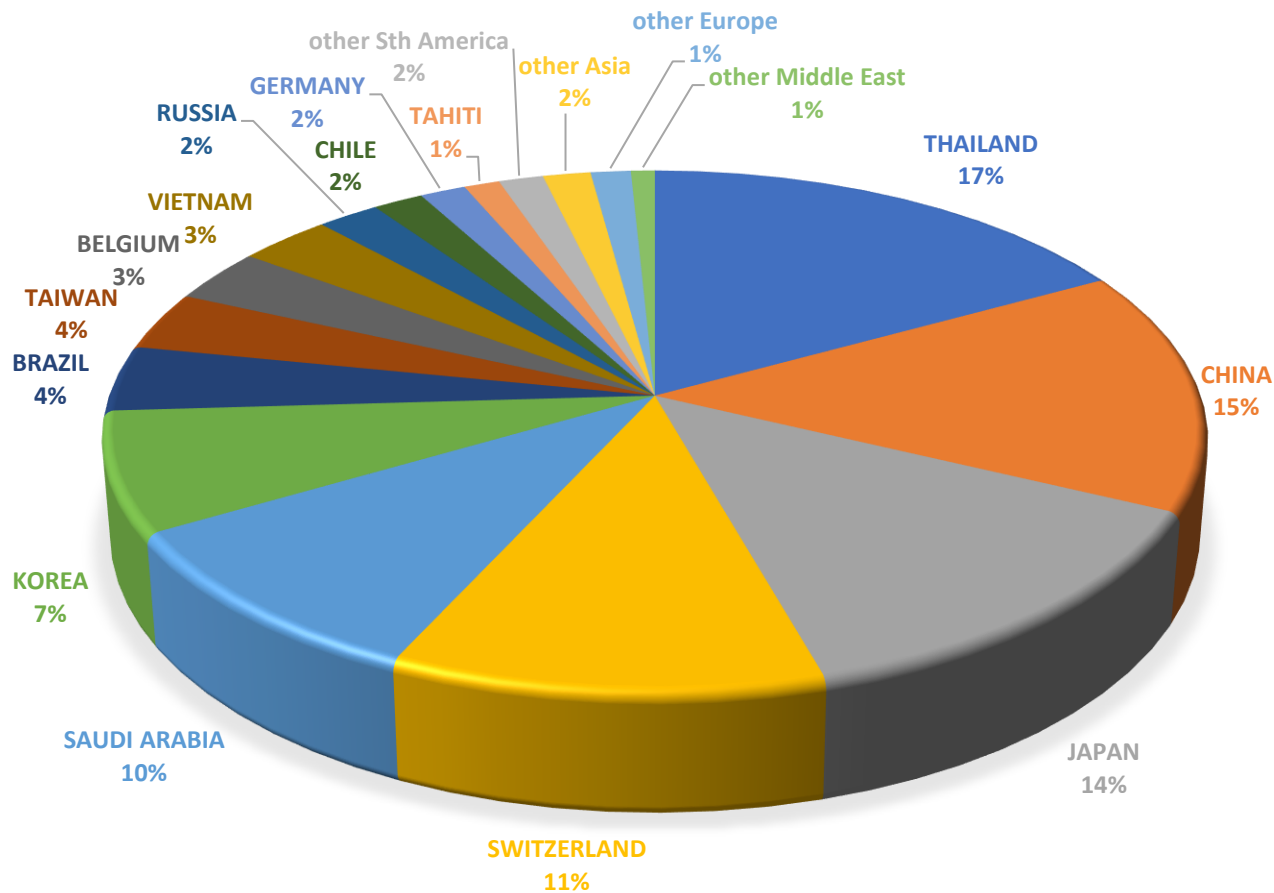

# Student nationalities, 2022

In 2022, we have welcomed students from 24 countries or territories to Languages International.