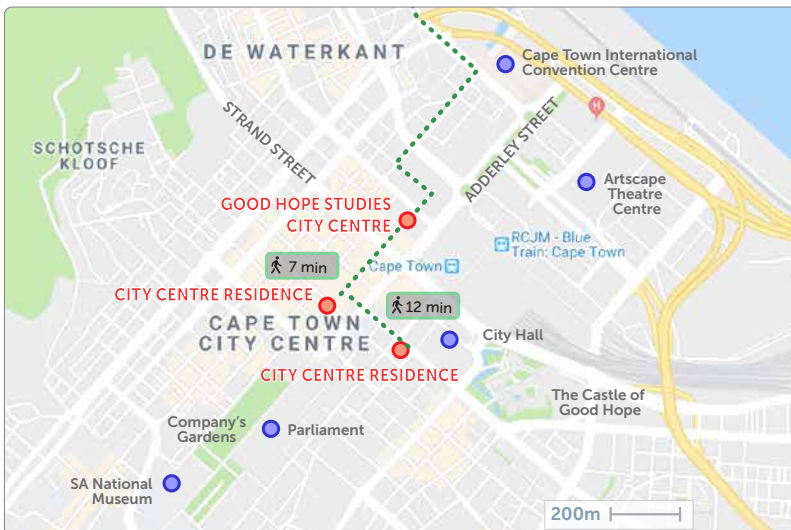

# Table Mountain Residence

## Address

60 Corporation Street Cape Town CBD  
Cape Town, 8001  
South Africa

## Walking distance to school (City Centre)

12 minutes

## Location

The residence is located close to Company's Garden, Parliament and Adderley Street. The school is only a short walk away.

Being right in the centre of the city it is only a short walk to Green Market Square the Castle of Good Hope and many more tourist highlights.